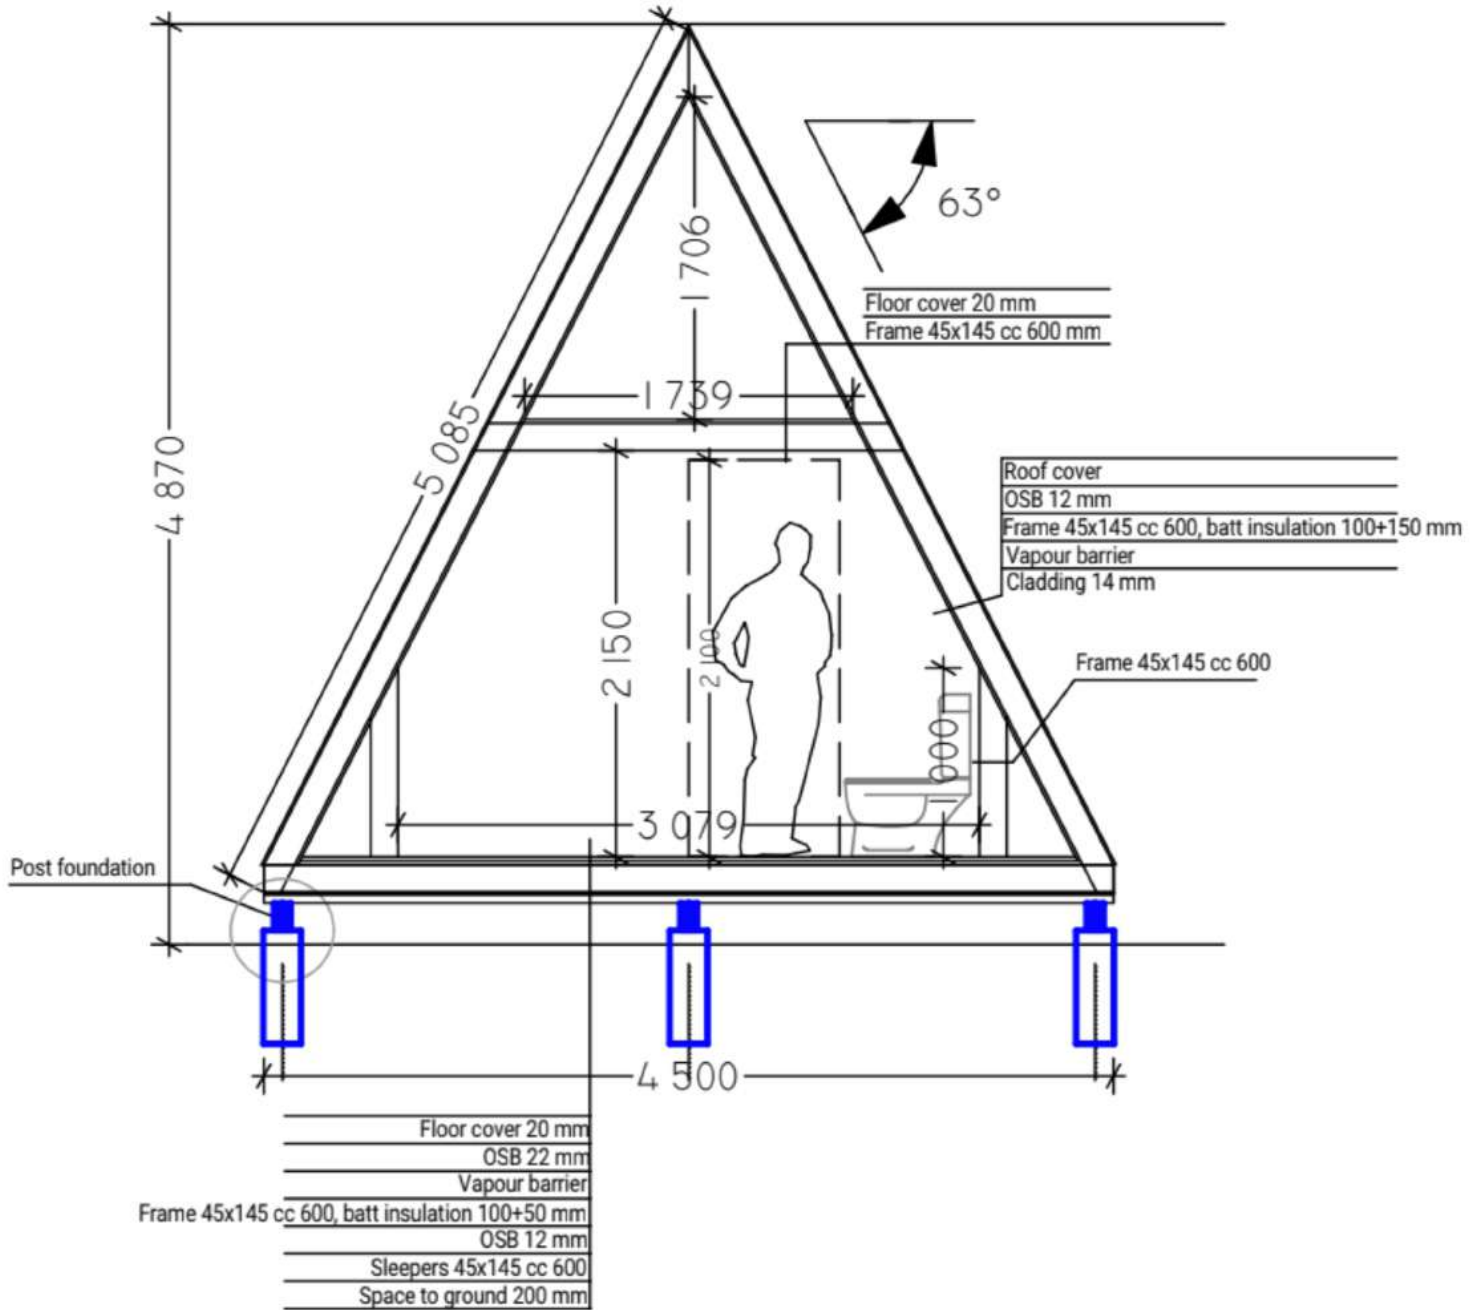

DEODAR

SOLO+ SERIES

The SOLO+ cabins stand apart from our TRIO and DUO series, available as DIY kits or comprehensive building guides. Opt for the latter to receive detailed PDF plans, including material and cut lists, along with a step-by-step assembly manual. By sourcing materials locally, you'll cut down on transport costs and contribute to your local community's economy. For enthusiasts of compact living, the Solo+ 100 isn't just a house—it's a lifestyle choice that can adapt to various needs, including an idyllic sauna. It's a haven for those who celebrate the art of living well in a space that is precisely enough, no more, no less.