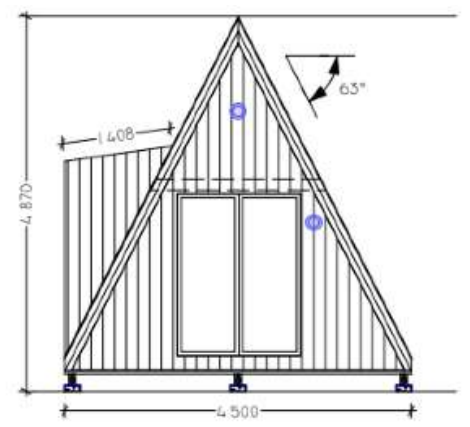

DEODAR

SOLO+ SERIES

The SOLO+ cabins stand apart from our TRIO and DUO series, available as DIY kits or comprehensive building guides. Opt for the latter to receive detailed PDF plans, including material and cut lists, along with a step-by-step assembly manual. By sourcing materials locally, you'll cut down on transport costs and contribute to your local community's economy. For enthusiasts of compact living, the Solo+ 100 isn't just a house—it's a lifestyle choice that can adapt to various needs, including an idyllic sauna. It's a haven for those who celebrate the art of living well in a space that is precisely enough, no more, no less.