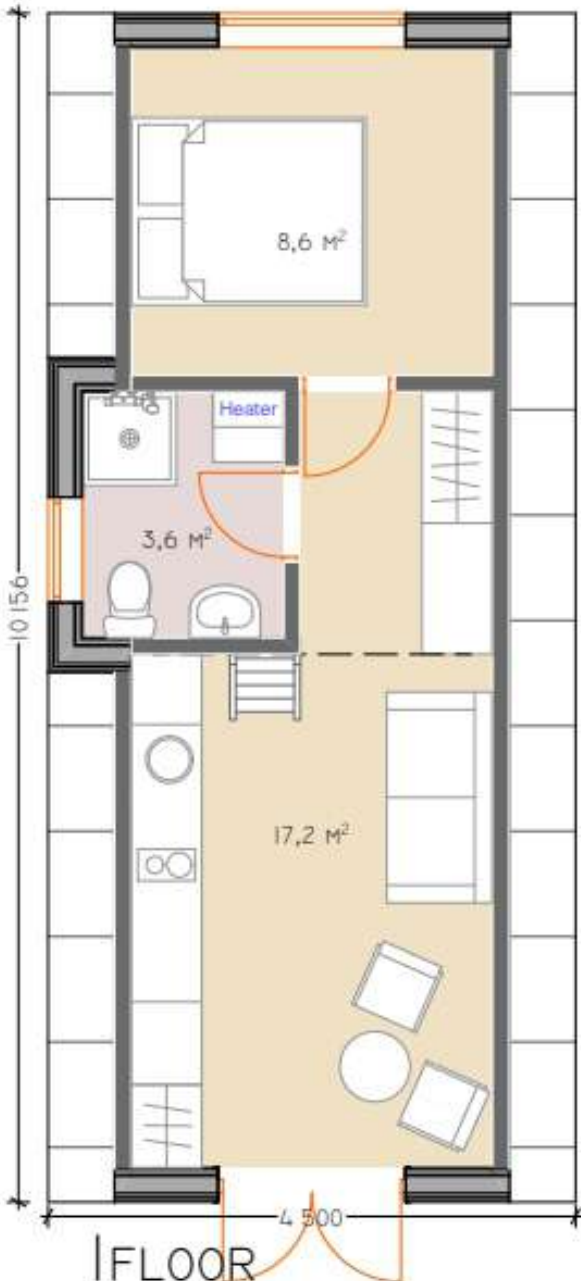

DEODAR

SOLO+ SERIES

The SOLO+ cabins stand apart from our TRIO and DUO series, available as DIY kits or comprehensive building guides. Opt for the latter to receive detailed PDF plans, including material and cut lists, along with a step-by-step assembly manual. By sourcing materials locally, you'll cut down on transport costs and contribute to your local community's economy. For enthusiasts of compact living, the Solo+ 100 isn't just a house—it's a lifestyle choice that can adapt to various needs, including an idyllic sauna. It's a haven for those who celebrate the art of living well in a space that is precisely enough, no more, no less.

II FLOOR

VIEW A

VIEW B

VIEW C

VIEW D

I FLOOR

II FLOOR

VIEW A