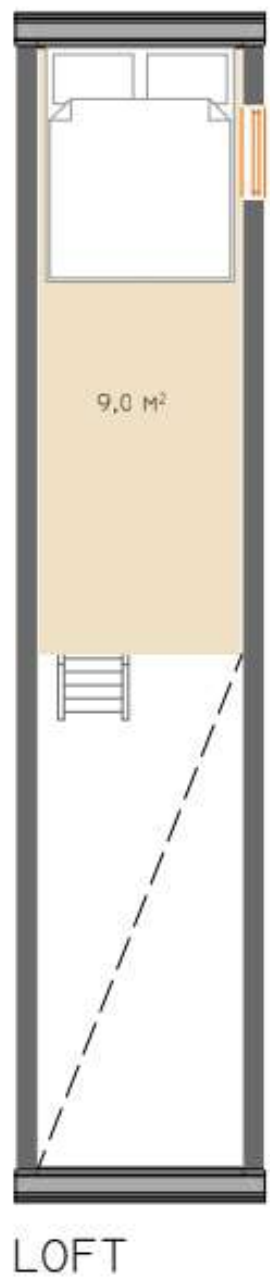

DEODAR

SOLO+ SERIES

The SOLO+ cabins stand apart from our TRIO and DUO series, available as DIY kits or comprehensive building guides. Opt for the latter to receive detailed PDF plans, including material and cut lists, along with a step-by-step assembly manual. By sourcing materials locally, you'll cut down on transport costs and contribute to your local community's economy. For enthusiasts of compact living, the Solo+ 100 isn't just a house—it's a lifestyle choice that can adapt to various needs, including an idyllic sauna. It's a haven for those who celebrate the art of living well in a space that is precisely enough, no more, no less.

DEODAR R

DUO SERIES

Introducing the Deodar DUO A-Frame House Kits - the perfect solution for those seeking a modern, minimalist home that combines functionality, affordability, and sustainability.

Designed with simplicity and versatility in mind, the Deodar DUO kits comes with everything you need to construct your dream A-frame house. With a flexible layout that can be customized to fit your needs, the DUO kits offers two floors of living space, large windows that let in plenty of natural light and a sleek contemporary exterior that stands out from the crowd.

DEODAR  R

I FLOOR

II FLOOR

VIEW A

VIEW B

VIEW C

VIEW D

I FLOOR

II FLOOR

VIEW A

VIEW B

VIEW C

VIEW D

I FLOOR

II FLOOR

VIEW A