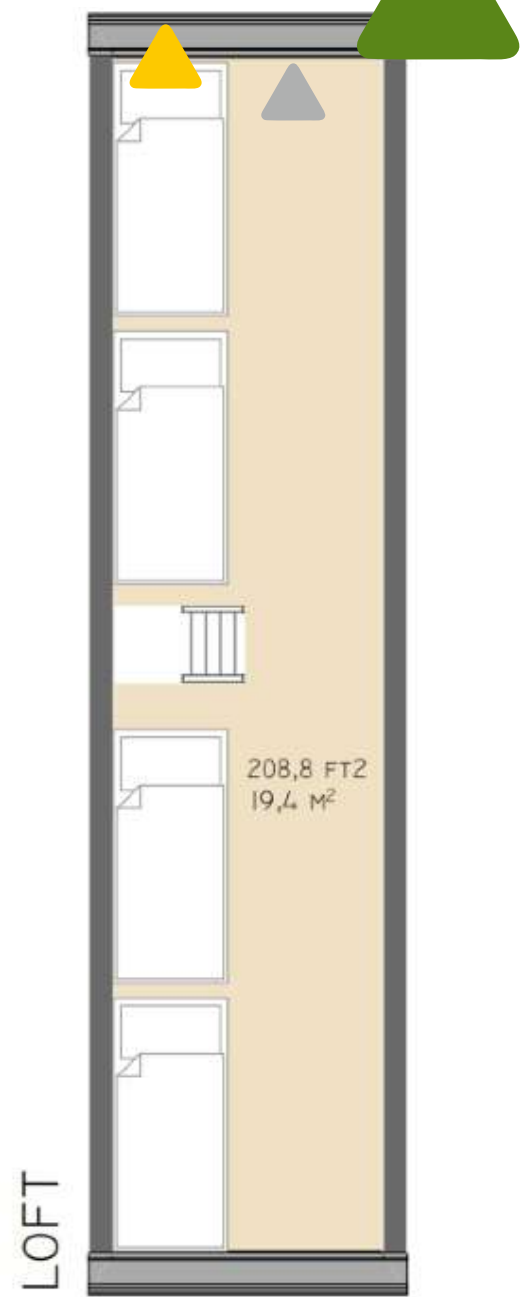

DEODAR

DUO100