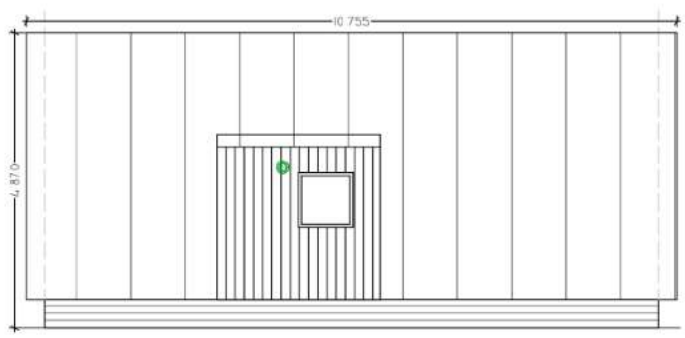

DEODAR

SOLO+ SERIES

The SOLO+ cabins stand apart from our TRIO and DUO series, available as DIY kits or comprehensive building guides. Opt for the latter to receive detailed PDF plans, including material and cut lists, along with a step-by-step assembly manual. By sourcing materials locally, you'll cut down on transport costs and contribute to your local community's economy. For enthusiasts of compact living, the Solo+ 100 isn't just a house—it's a lifestyle choice that can adapt to various needs, including an idyllic sauna. It's a haven for those who celebrate the art of living well in a space that is precisely enough, no more, no less.