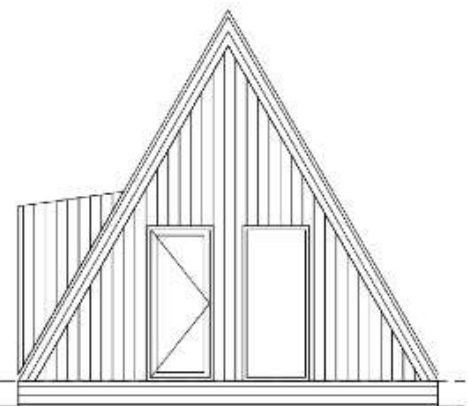

DEODAR

DUO100