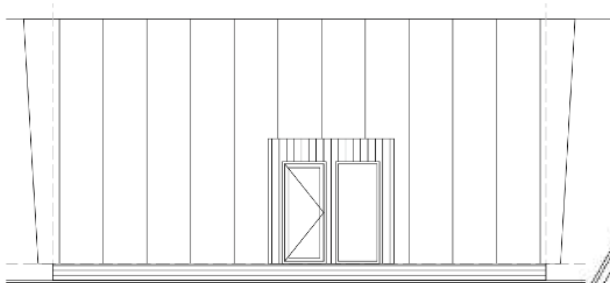

DEODAR

DUO100