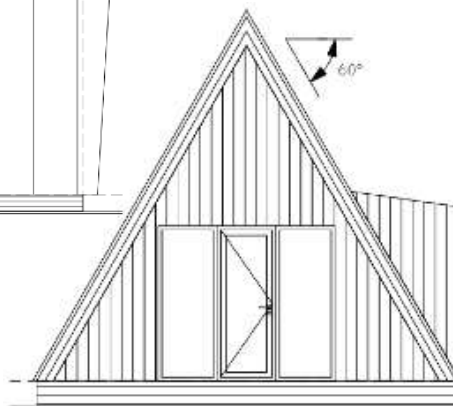

DEODAR

DUO100