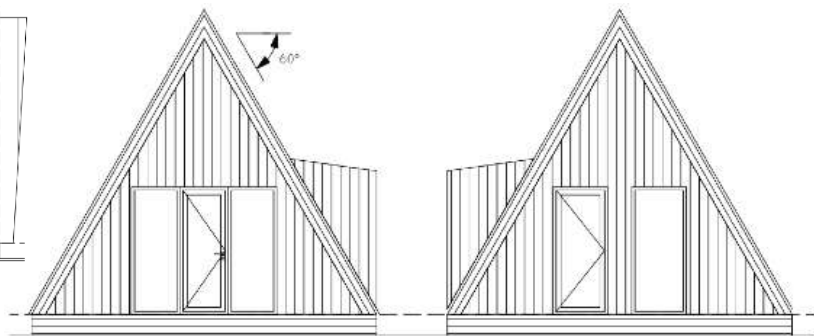

DEODAR

DEODAR

DUO100

DEODAR

Introducing the Deodar TRIO A-frame House Kit, the perfect solution for those looking for an affordable and eco-friendly home. The TRIO is a modern take on the classic A-frame design, with a spacious and open-plan interior.