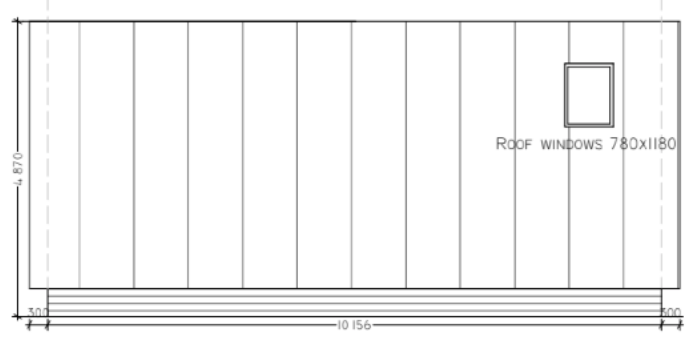

DEODAR

SOLO+ SERIES

The SOLO+ cabins stand apart from our TRIO and DUO series, available as DIY kits or comprehensive building guides. Opt for the latter to receive detailed PDF plans, including material and cut lists, along with a step-by-step assembly manual. By sourcing materials locally, you'll cut down on transport costs and contribute to your local community's economy. For enthusiasts of compact living, the Solo+ 100 isn't just a house—it's a lifestyle choice that can adapt to various needs, including an idyllic sauna. It's a haven for those who celebrate the art of living well in a space that is precisely enough, no more, no less.